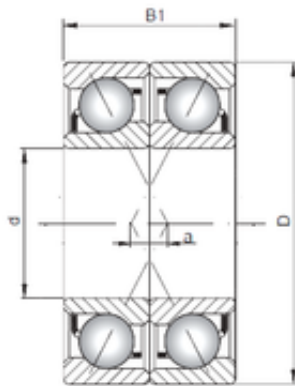

Bearing?Power Machinery Co., Ltd.

ISO 7213 ADF angular contact ball bearings

Bearing No. 7213 ADF

Size	65x120x46 mm
Bore Diameter	65 mm
Outer Diameter	120 mm
Width	46 mm
d	65 mm
D	120 mm
B1	46 mm
Angle ()	25 °
a	30,4 mm

7213 ADF Bearing 2D drawings and 3D CAD models