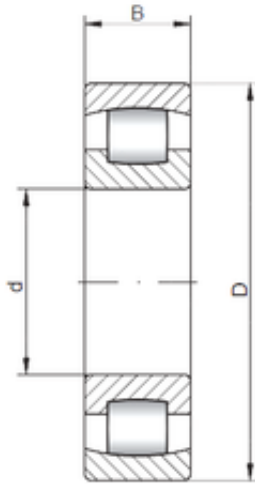

Bearing?Power Machinery Co., Ltd.

ISO 20222 spherical roller bearings

Bearing No. 20222

Size	110x200x38 mm
Bore Diameter	110 mm
Outer Diameter	200 mm
Width	38 mm
d	110 mm
D	200 mm
B	38 mm
C	38 mm

20222 Bearing 2D drawings and 3D CAD models