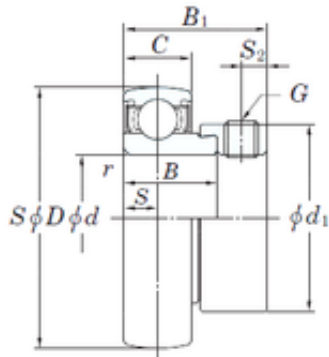

## KOYO SA205-16 deep groove ball bearings

Bearing No. SA205-16

Size	25.4x52x21 mm
Bore Diameter	25,4 mm
Outer Diameter	52 mm
Width	21 mm
d	25,4 mm
D	52 mm
B	21 mm
B1	30,5 mm
C	15 mm
d1	38,1 mm
r min.	1 mm
C	– mm
S	7,5 mm
S2	4,8 mm
Thread (G) - 1/4-28UNF	1/428UNF
Weight	0,22 Kg
Basic dynamic load rating (C)	14 kN
Basic static load rating (C0)	7,85 kN

SA205-16 Bearing 2D drawings and 3D CAD models