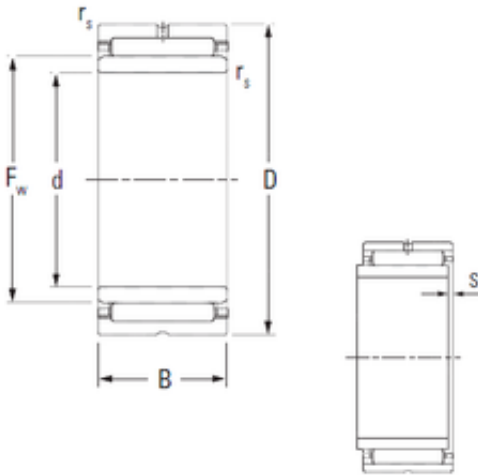

Bearing?Power Machinery Co., Ltd.

KOYO NA5924 needle roller bearings

Bearing No. NA5924

Size	120x165x60 mm
Bore Diameter	120 mm
Outer Diameter	165 mm
Width	60 mm
d	120 mm
Fw	135 mm
D	165 mm
B	60 mm
C	60 mm
r min.	1,1 mm
Weight	3,8 Kg
Basic dynamic load rating (C)	244 kN
Basic static load rating (C0)	564 kN

NA5924 Bearing 2D drawings and 3D CAD models