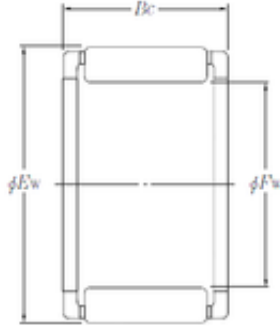

### NTN PK27 × 36 × 20.8X1 needle roller bearings

Bearing No. PK27 × 36 × 20.8X1

Bore Diameter	27 mm
Outer Diameter	36 mm
Fw	27 mm
Ew	36 mm
Bc	20.8 mm
Weight	0.0440 Kg
Basic dynamic load rating (C)	30,5 kN
Basic static load rating (C0)	38,5 kN

PK27 × 36 × 20.8X1 Bearing 2D drawings and 3D CAD models